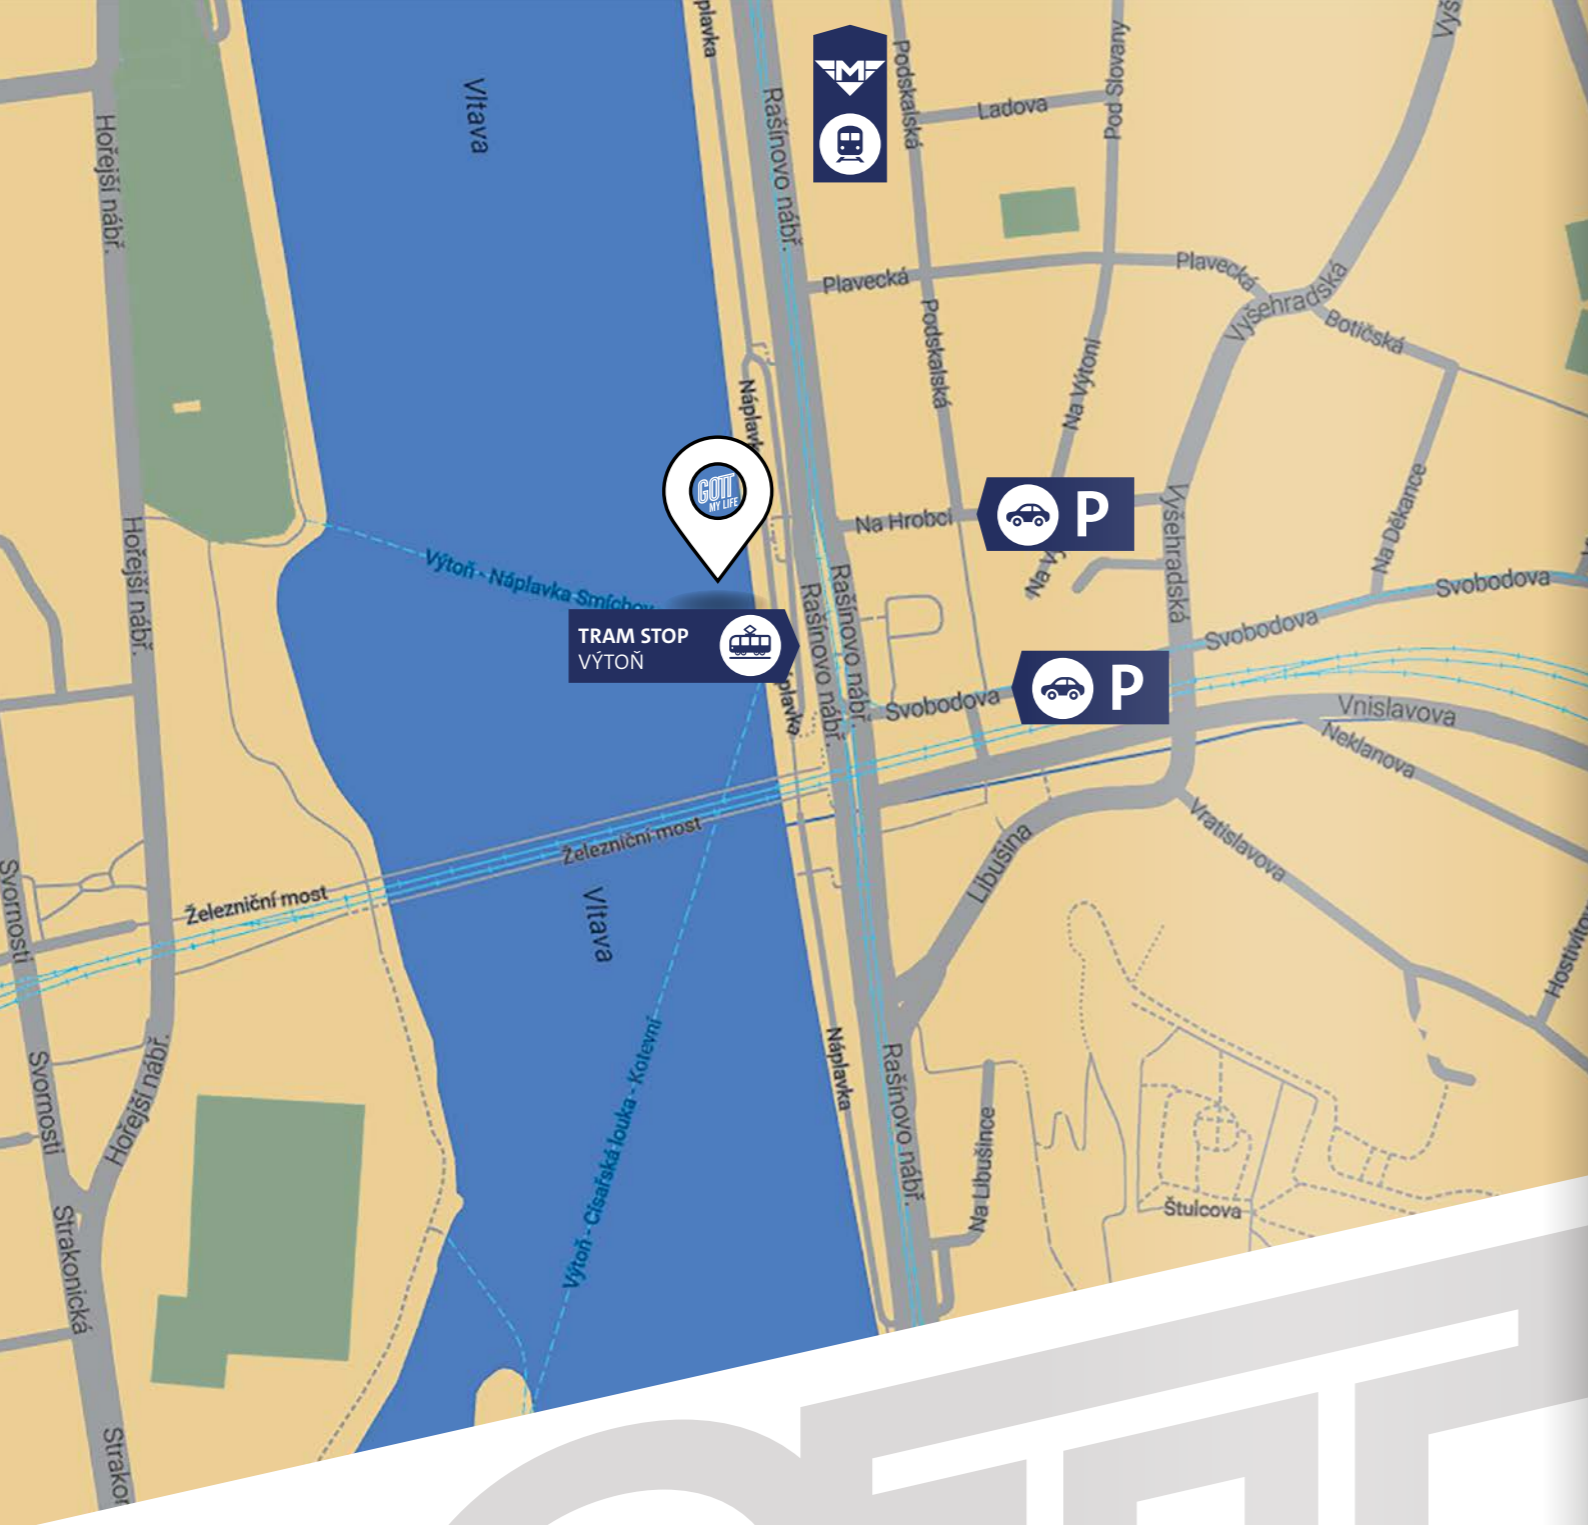

A UNIQUE GALLERY ON THE WATER

/ The spectacular show is located in a unique exhibition space on a boat moored on the Rašín Embankment, featuring the unique atmosphere of Prague's "Náplavka" promenade and exclusive views of Prague Castle.

RENTAL OF ENTIRE BOAT, INCLUDING TOUR OF EXHIBITION:

7am to 9:30am

CZK 15,000/hour

Price does not include VAT

GETTING THERE

PUBLIC TRANSPORT

-  Tram stop: Výtěžná (no. 2, 3, 7, 17, 21)
-  Metro line B – Karlovo náměstí, exit towards Palackého náměstí

PARKING

-  Street: Na Hrobci – blue zone/residents only (120m)
-  Street: Svobodova – parking meters (180m)

GOTT, MY LIFE

Rašínovo nábřeží – náplavka, Prague 2

www.gottmylife.cz
fb.com/gottmylife
instagram.com/gottmylife